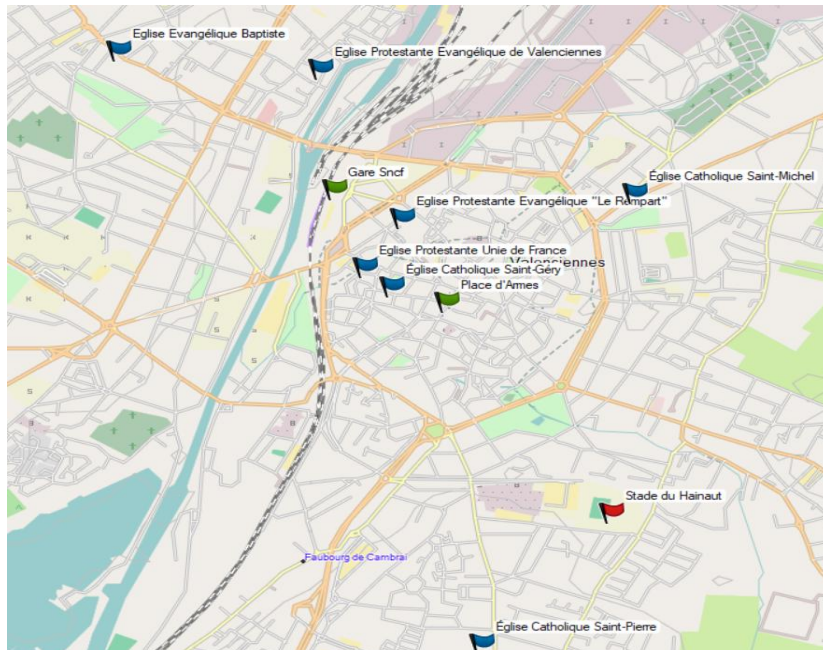

# WOMEN FOOTBALL WORLD CUP

France 2019    june 7 – july 7  
Hainaut Stadium, VALENCIENNES

**THE CHRISTIAN CHURCHES  
IN VALENCIENNES**  
WELCOME  
TEAMS AND SUPPORTERS  
from **GERMANY, AUSTRALIA, BRAZIL,  
CAMEROON, SPAIN, ITALY**  
and **NETHERLANDS**

## CATHOLIC CHURCH

The 3 Catholic churches closest to the stadium and the city center

### Saint-Géry church and sanctuary Notre-Dame du Saint-Cordon Georges Chastelain street in Valenciennes

GPS : N50° 21.524' E3° 31.215' Open everyday from 8:30 am to 6 pm  
Mass in french from monday to friday at 8:30 am, on saturday at 6:30 pm and  
saturday at 10:30 pm (except june 16 in St Martin, Saint-Saulve) and 6:30 pm.  
Rosary every morning at 9 am from Monday to saturday  
Mass **with Cameroon's and Netherland's friends** on sunday june 15 at 6:30 pm.  
Mass **with Brazil's friends** on sunday june 15 at 6:30 pm

## EVANGELICAL BAPTIST CHURCH

113, Anatole France av. 59410 Anzin GPS : N50° 22.182' E3° 30.304'  
tél : 06 59 07 41 35 - [www.egliseanzin.com](http://www.egliseanzin.com)

Service every Sunday at 10:30 am